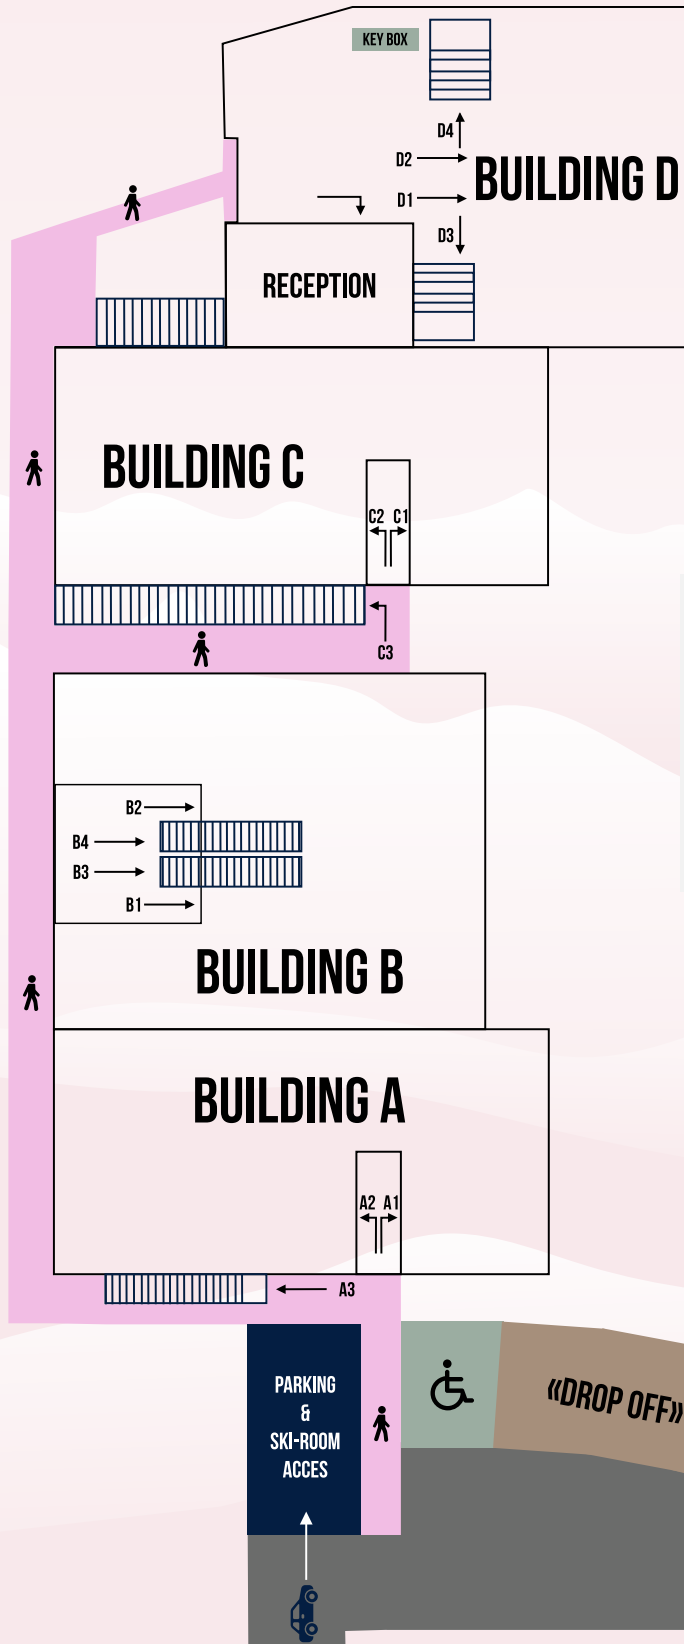

BELLAMY[®]

CHAMONIX

HOW TO GET TO THE APPARTEMENTS BELLAMY?

Directions to the apartments:

6, chemin du Rusticana, 74400 Chamonix Mont-Blanc

BELLAMY[®]

CHAMONIX

BUILDING PLAN

ACCES MAP BELLAMY APARTMENTS

-  : PEDESTRIAN ACCESS
-  : STAIRS

Your flat will be available
from 4pm.