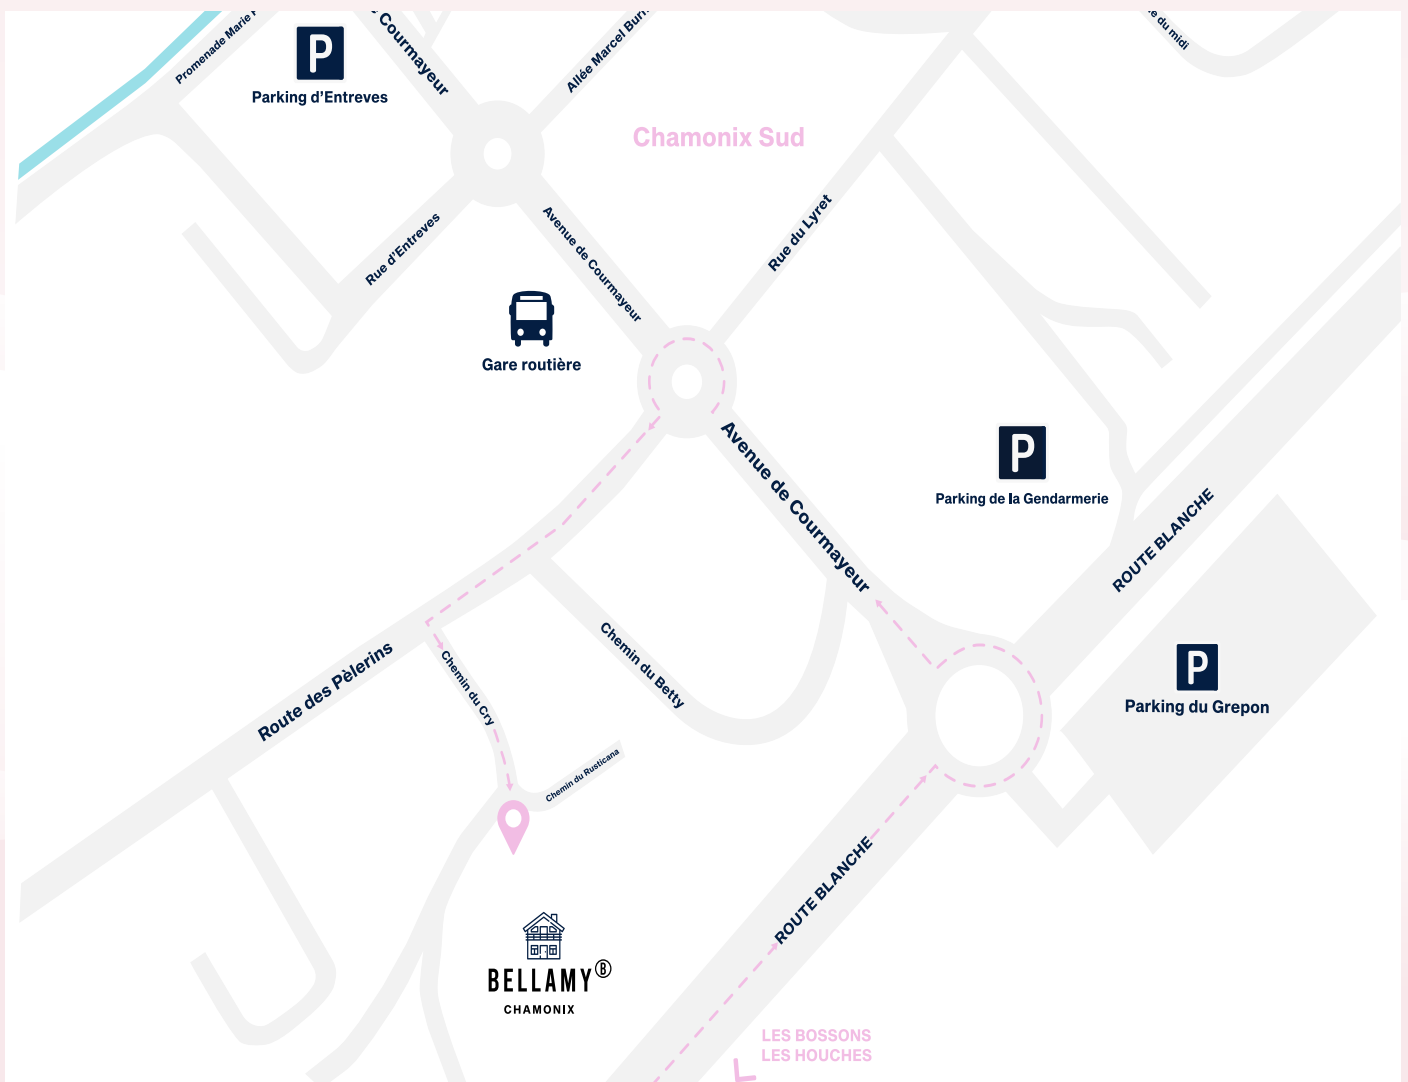

BELLAMY[®]

CHAMONIX

HOW TO GET TO THE APPARTEMENTS BELLAMY?

Directions to the apartments:

6, chemin du Rusticana, 74400 Chamonix Mont-Blanc

BELLAMY[®]

CHAMONIX

BUILDING PLAN

ACCES MAP BELLAMY APARTMENTS

-  : PEDESTRIAN ACCESS
-  : STAIRS

Your flat will be available
from 4pm.